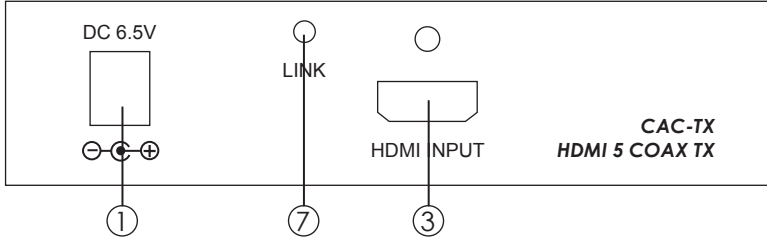

6. Operation Controls and Functions

Please follow the step-by-step instruction below to install your Active Connect Multimedia Transmitter and Receiver Box.

- ① Connect one of the power adaptors to Active Connect multimedia Transmitter Box and plug in the power. May also plug the other adaptor to Active Connect Multimedia Receiver Box.
- ② Switch the power selection on Active Connect Multimedia Receiver Box to INT without adaptor connection or EXT and connect the other adaptor with plug in power. (Suggest using external power supply when long distance cables are used).
- ③ Connect your HDMI input device (Blue-Ray DVD or PS3) to Active Connect Multimedia Transmitter Box with HDMI cable (Suggest to use HDMI cable under 1M for quality performance).