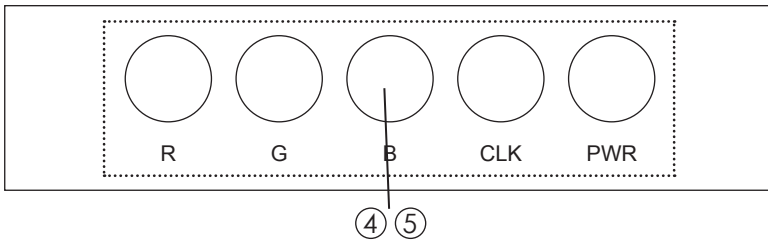

## 6. Operation Controls and Functions

Please follow the step-by-step instruction below to install your Active Connect Multimedia Transmitter and Receiver Box.

- ① Connect one of the power adaptors to Active Connect multimedia Transmitter Box and plug in the power. May also plug the other adaptor to Active Connect Multimedia Receiver Box.
- ② Switch the power selection on Active Connect Multimedia Receiver Box to INT without adaptor connection or EXT and connect the other adaptor with plug in power. (Suggest using external power supply when long distance cables are used).
- ③ Connect your HDMI input device (Blue-Ray DVD or PS3) to Active Connect Multimedia Transmitter Box with HDMI cable (Suggest to use HDMI cable under 1M for quality performance).