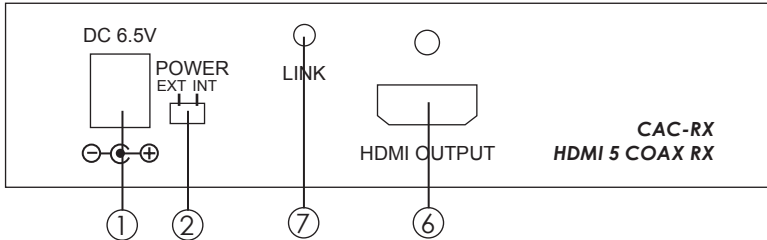

6. Operation Controls and Functions

Please follow the step-by-step instruction below to install your Active Connect Multimedia Transmitter and Receiver Box.

- ① Connect one of the power adaptors to Active Connect multimedia Transmitter Box and plug in the power. May also plug the other adaptor to Active Connect Multimedia Receiver Box.
- ② Switch the power selection on Active Connect Multimedia Receiver Box to INT without adaptor connection or EXT and connect the other adaptor with plug in power. (Suggest using external power supply when long distance cables are used).
- ③ Connect your HDMI input device (Blue-Ray DVD or PS3) to Active Connect Multimedia Transmitter Box with HDMI cable (Suggest to use HDMI cable under 1M for quality performance).